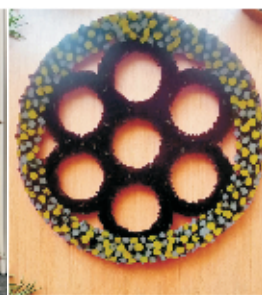

JOKER VASE

PLAIN PILLAR VASE

PVD CHAIRS, QUE MANAGER, STAGE BACKDROPS

PVD CHAIRS

QUE MANAGER

For more varieties visit : Follow on instagram

FIBER ITEMS

STAGE SETTINGS