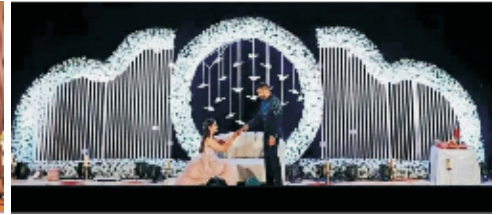

JOKER VASE

PLAIN PILLAR VASE

PVD CHAIRS, QUE MANAGER, STAGE BACKDROPS

PVD CHAIRS

QUE MANAGER

For more varieties visit : Follow on instagram

FIBER ITEMS

STAGE SETTINGS