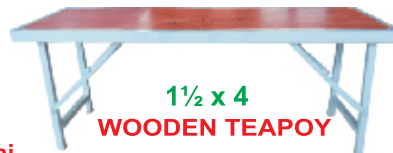

FURNITURES