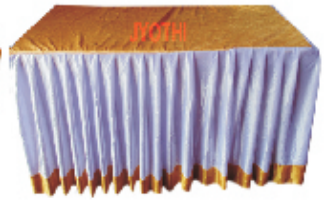

MYSORE - 570008, Karnataka. OFFICE : 9164342666 | PH : 0821 - 2978234

Tiptur

Instagram

Youtube

Facebook

Mysore

PLASTIC CHAIRS

For more varieties visit : Fallow on instagram

FURNITURES

COVERS

TC 01

TC 02

TC 03

TC 04

RTC 01

RTC 02

RTC 03

RTC 04

RTC 05

SC 01

SC 02

RTC 06

RTC 07

CC - 01

CC - 02

CC - 03

CC - 04

CC - 05

CC - 06

CC - 07

CC - 08

CC - 16