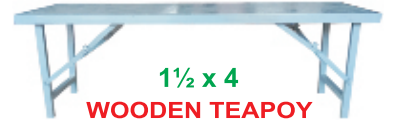

FURNITURES