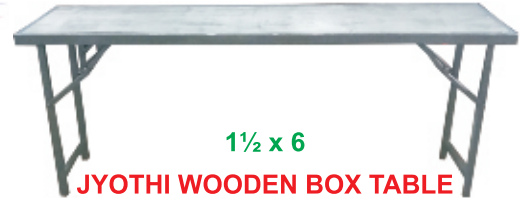

MYSORE - 570008, Karnataka. OFFICE : 9164342666 | PH : 0821 - 2978234

Tiptur

Instagram

Youtube

Facebook

Mysore

PLASTIC CHAIRS

For more varieties visit : Fallow on instagram

FURNITURES

COVERS

TC 01

TC 02

TC 03

TC 04

RTC 01

RTC 02