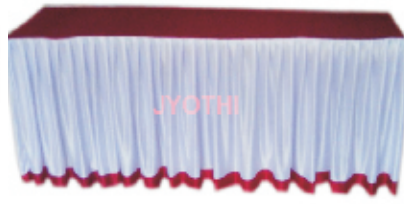

MYSORE - 570008, Karnataka. OFFICE : 9164342666 | PH : 0821 - 2978234

Tiptur

Instagram

Youtube

Facebook

Mysore

PLASTIC CHAIRS

For more varieties visit : Fallow on instagram

FURNITURES

COVERS

TC 01

TC 02

TC 03

TC 04

RTC 01

RTC 02

RTC 03

RTC 04

RTC 05

SC 01

SC 02

RTC 06

RTC 07

CC - 01

CC - 02

CC - 03

CC - 04

CC - 05

CC - 06

CC - 07

CC - 08

CC - 16