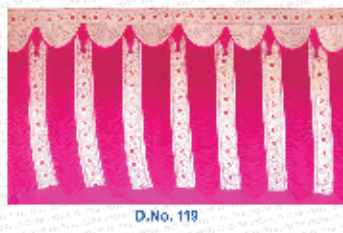

MYSORE - 570008, Karnataka. OFFICE : 9164342666 | PH : 0821 - 2978234

Tiptur

Instagram

Youtube

Facebook

Mysore

PLASTIC CHAIRS

For more varieties visit : Fallow on instagram

FURNITURES

COVERS

TC 01

TC 02

TC 03

TC 04

RTC 01

RTC 02